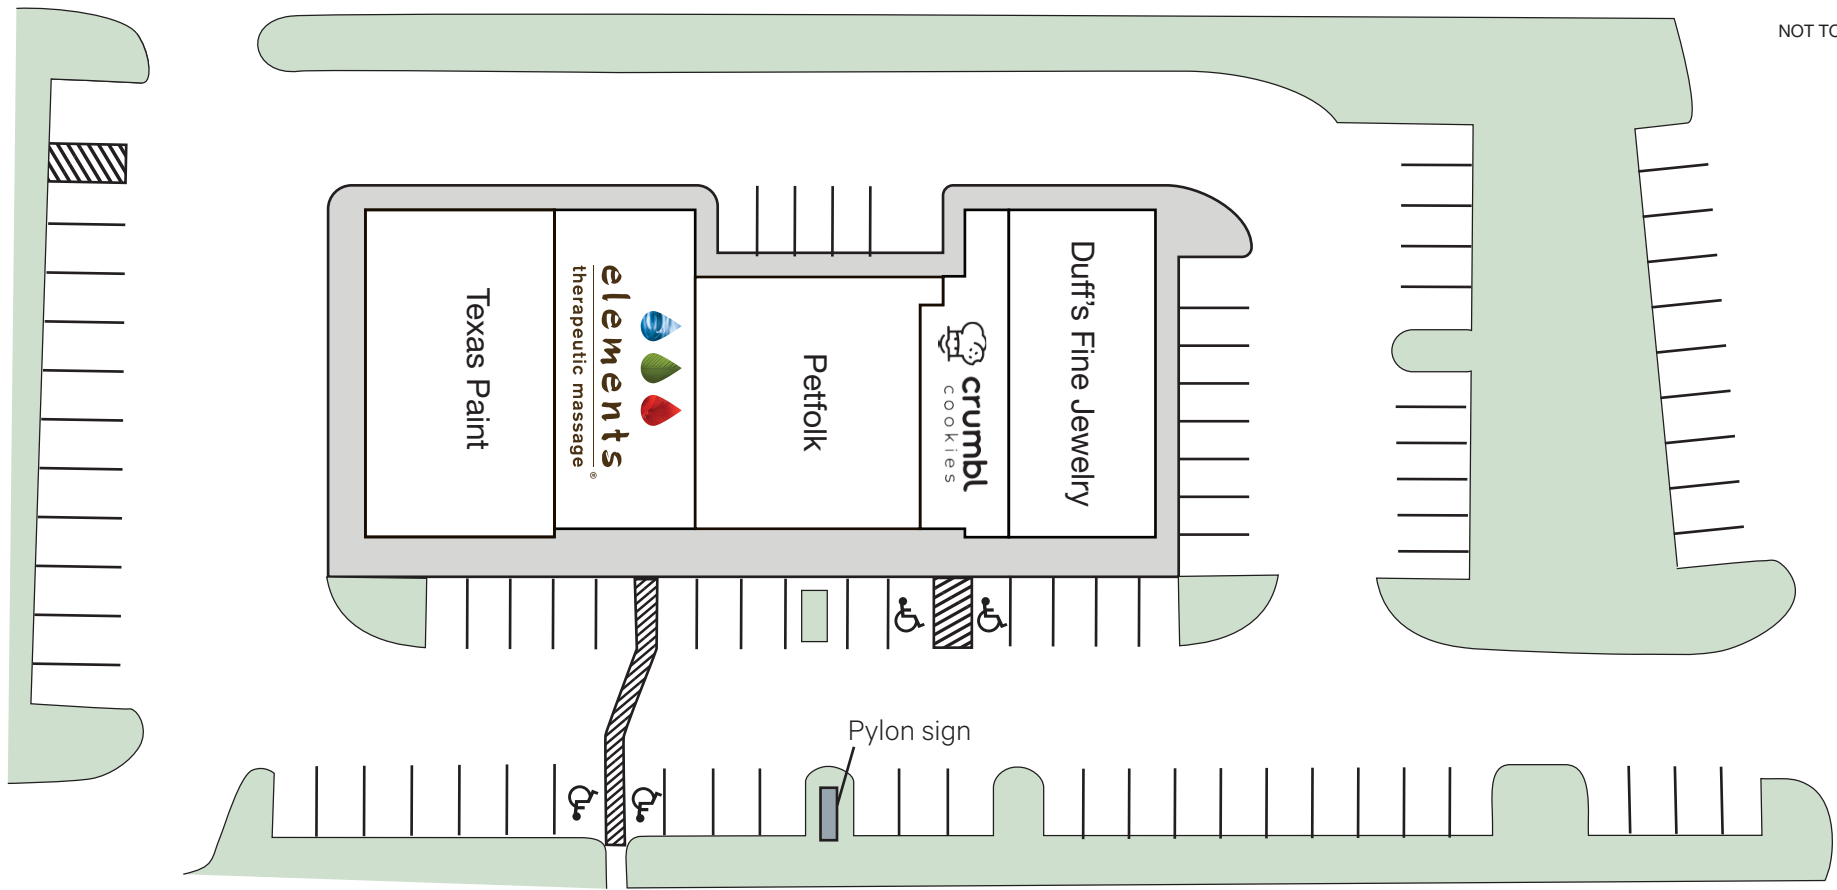

Current Tenants

104	Duff's Fine Jewelry	2,500 sf
108	Crumbl Cookies	1,292 sf
116	Petfolk	2,933 sf
128	Elements Therapeutic Massage	2,362 sf
136	Texas Paint	3,160 sf

NOT TO SCALE

Cross Timbers Road

Pylon Sign
(south side of property)

Both sides the same